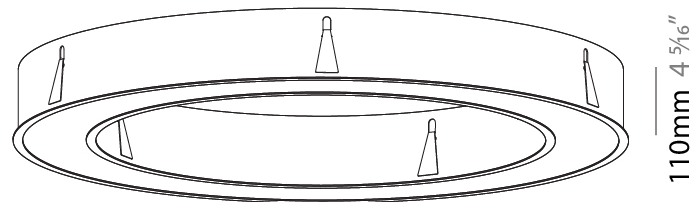

GENERAL

Series: Glorious
Subseries: Glorious
Brand: Prolicht
Division: Architectural
Mounting Type: Recessed
Mounting Location: Ceiling
Subcategory: Ambient

PHYSICAL

Shape: Round
Diameter (mm): 1270
Diameter (in): 50
Height (mm): 110
Height (in): 4 ⁵/₁₆
Min. Recessing Depth (mm): 120
Min. Recessing Depth (in): 4 ³/₄
Light Distribution: Direct
Weight (kg): 15.446
Weight (lbs): 34.05
Diffuser: PMMA - Opal or Micro-Prism
Fixture Finish: SSR / BKV / CWI / CRY / HAB / UFT / ITA / RUA / FTG / MYG / LOD / PUS / FRO / FUP / KIA / POP / BLS / SPG / MEY / GOH / GUM / CHC / COM / ABZ / JAG / OBR / MOS / ROR
Fixture Material: Aluminum
Cut-out Measurements: 1260mm / 49 5/8" x 940mm / 37"

ELECTRICAL

Lamp Type: LED (Zhaga Standard)
Input Wattage (W): 60
Total Output Wattage (W): 48 / 38.4 (3500K)
Dimming: 0-10V Dimming / Phase Dimming (120Vac Only)
Driver Included: Yes
Driver Location: Integrated
Driver Type: Constant Current - 120 / 277Vac
Driver Class: Class 2
Input Voltage (V): 120 - 277
Constant Current (MA): 350 / 600 (3500K)

LED

Color Temperature (°K): 3000 / 3500 / 4000
Max. Delivered Lumen (lm): 5540 / 5733 / 5850
CRI: >80 CRI
Efficiency (%): 65
Lamp Life (hrs): 50000

OPTICAL

RATINGS AND CERTIFICATIONS

Certified By: Certified for North American Standards
IP rating: IP20

PROJECT
TYPE
SPECIFIER
QUANTITY
DATE

Ø 928mm 36 ⁹/₁₆"

Ø 1270mm 50 "

110mm 4 ⁵/₁₆"

1260mm x 940mm
49 ⁵/₈" x 37"

120mm
4 ³/₄"

10 - 15mm
³/₈" - ⁹/₁₆"